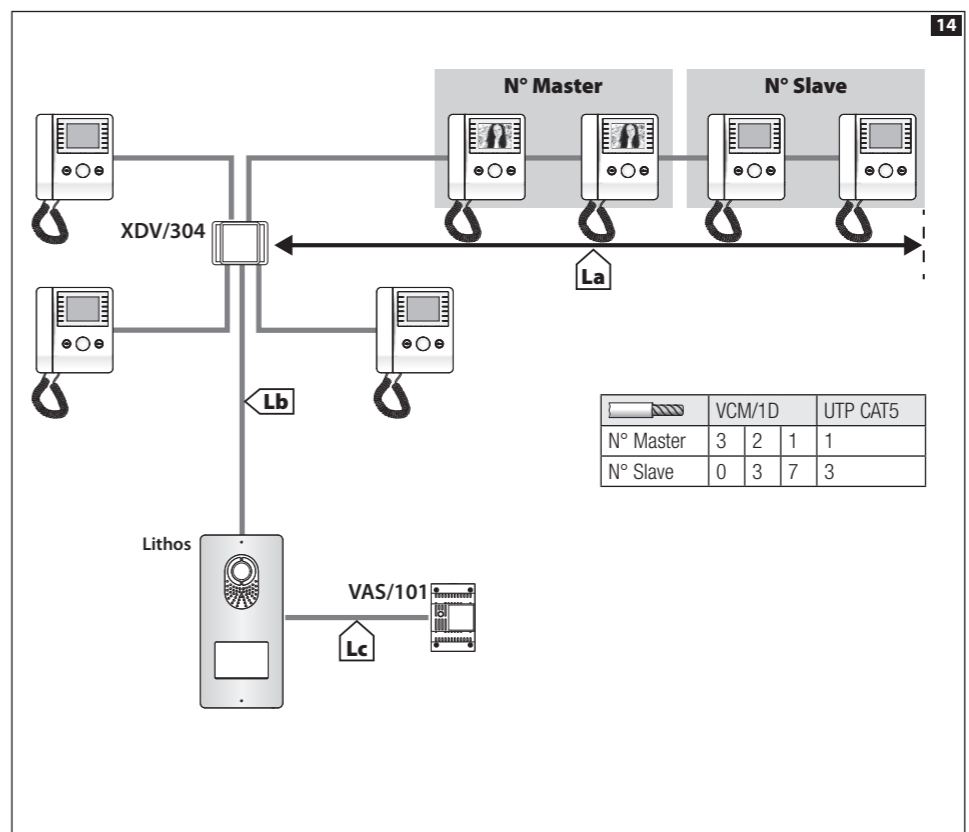

	VCM/1D	VCM/2D	UTP/CAT 5	2x2,5mm ²
La+Lb	≤100 m	-	≤60 m	-
L1, L2, L3	-	≤100 m	-	-
L1+L2+ L3	-	≤300 m	-	-
La + Lb + L1(L2, L3)	≤150 m			-
La + Lb + L1 + L2 + L3	≤600 m			-

	VCM/1D	VCM/2D	UTP/CAT 5	2x1mm ²	2x2,5mm ²
La+Lb	≤100 m	-	≤100 m	-	-
Lc	-	-	-	≤25 m	≤60 m
La+Lb+Lc	≤100 m			-	-